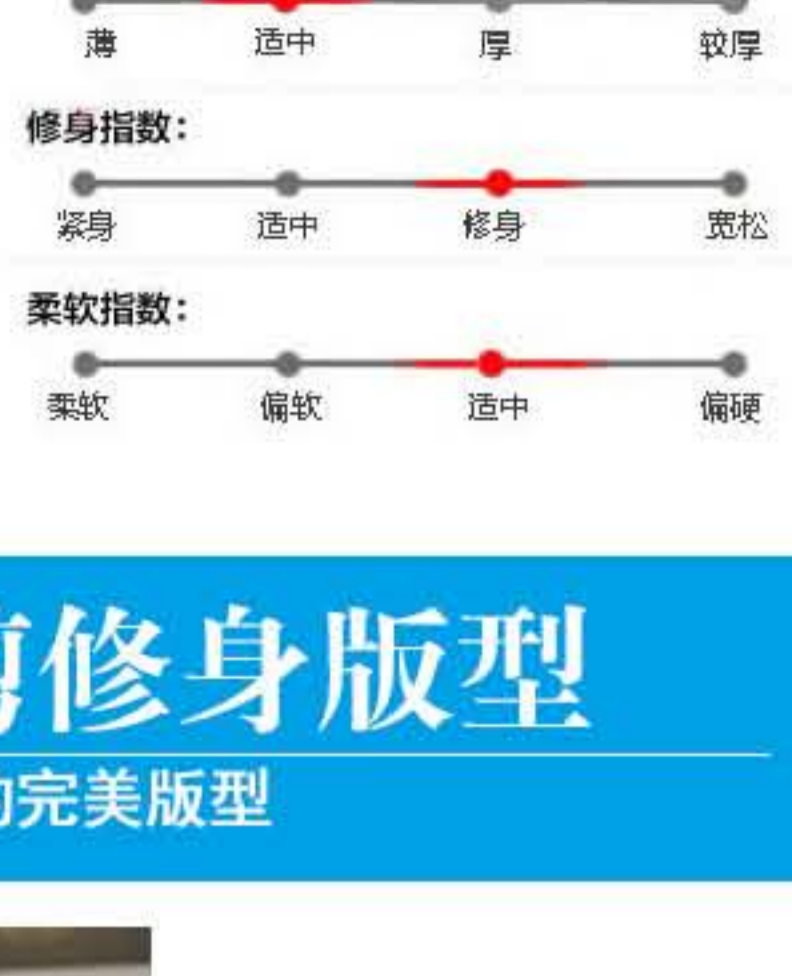

INDEX NOTICE 指数说明