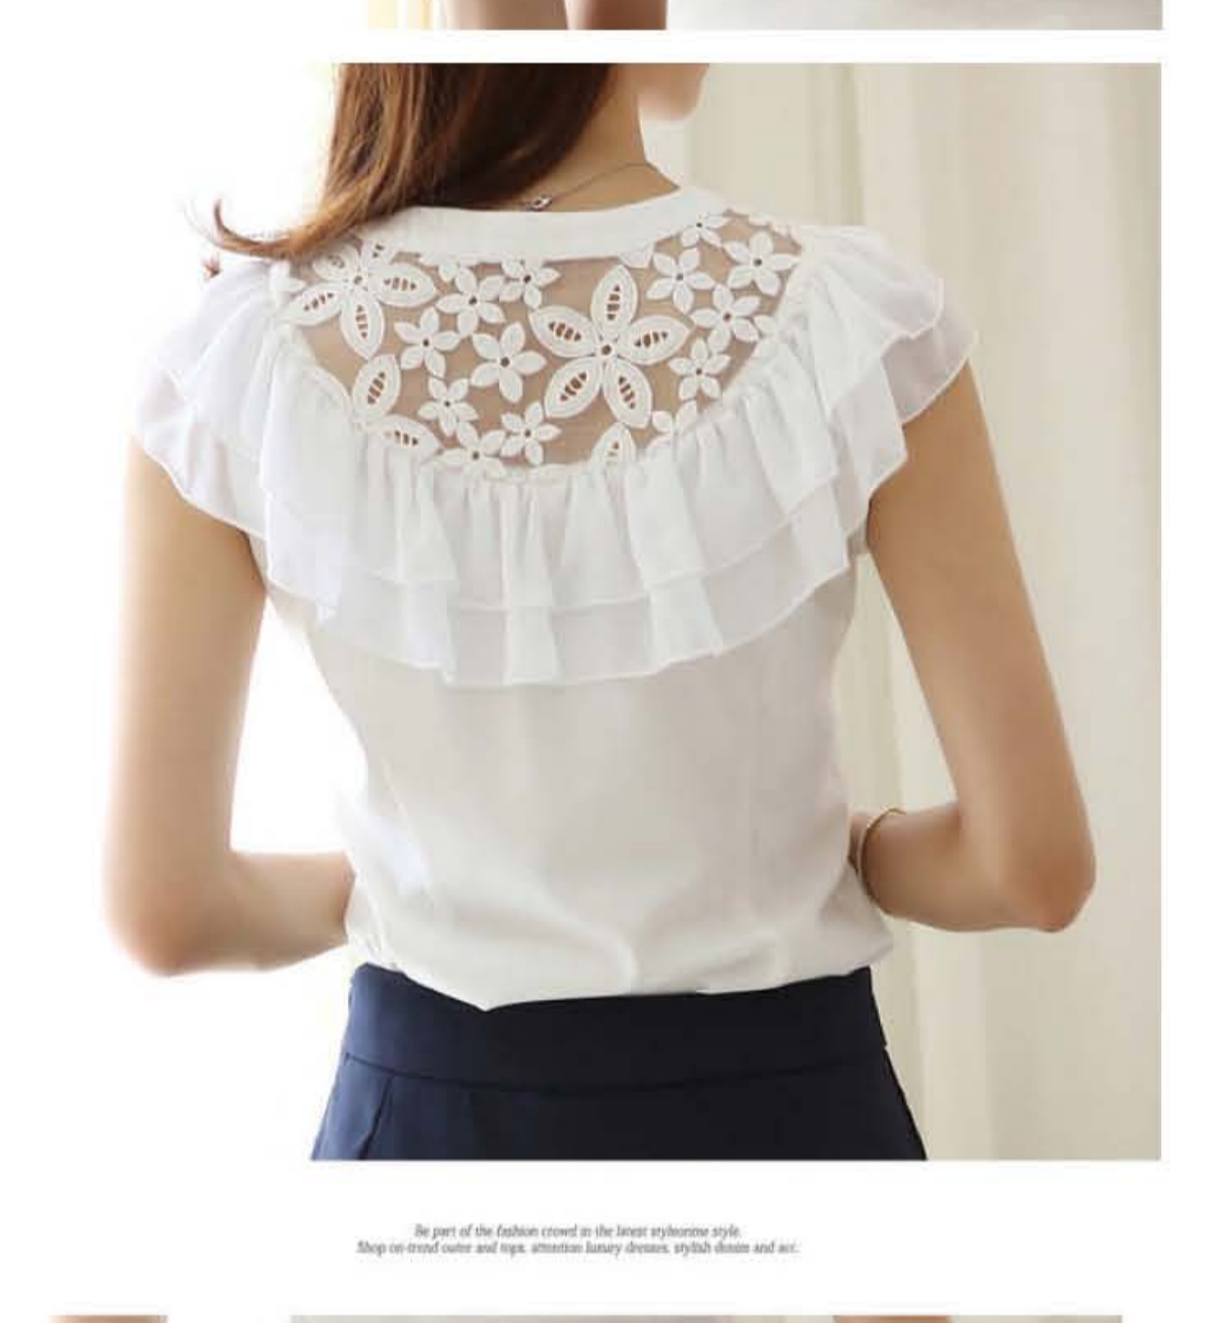

GROUP:	GA
CODE:	1
COLOR:	WHITE
MATERIAL:	POLY

SIZE (CM)	SHOULDER/肩宽	BUST/胸围	WAIST/腰围	LENGTH/衣长	LINING/衣衬	SLEEVE/袖长	CUFF/袖口	HEM/下摆	HIP/臀围
FREE									
S									
M									
L									
XL	37	92		62					
2XL									

NOTE: The measurement might have a slight discrepancy of 1 to 3cm due to the method of measurement. Under different monitor display brightness & different exposure during photo taking, picture and product might have minor color discrepancy. This is not consider as product quality problem.

因不同的计量方式，尺码会有细微差异，标准误差在1-3cm内属于正常范围
因个人显示器明亮度，以及拍摄光线等，图片和实物会有轻微色差，不属于质量问题。